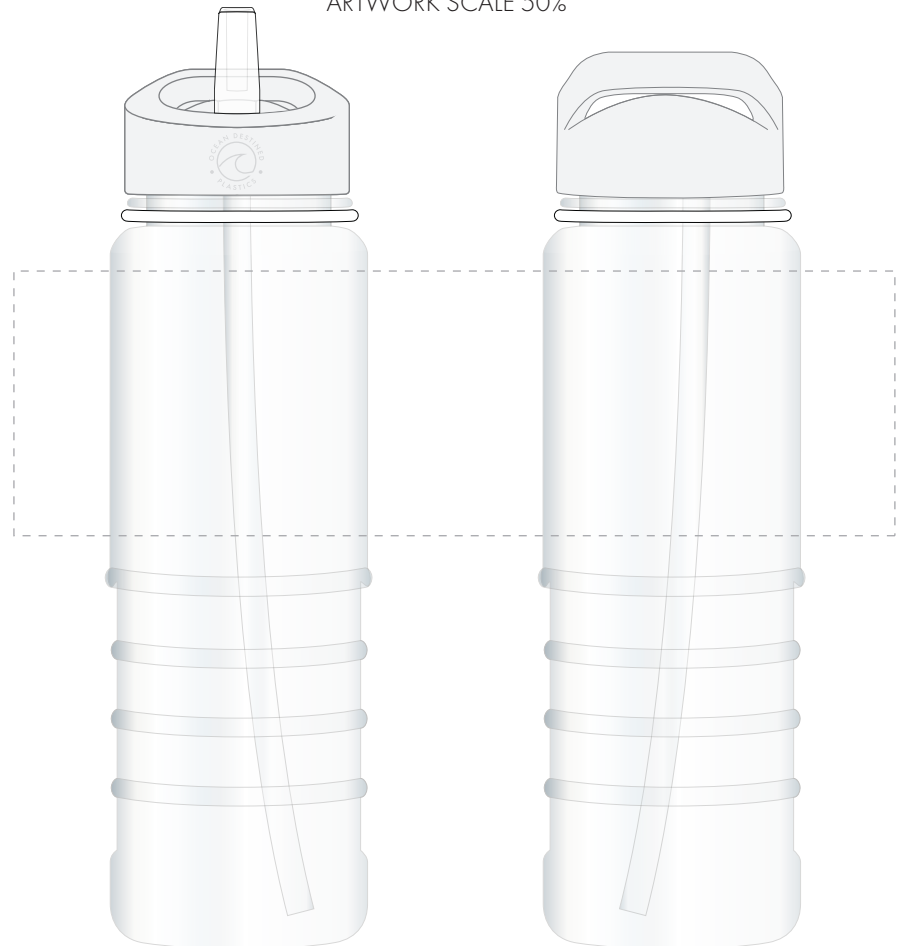

Your Ref:	Quantity:	Product Code: MG7606
Our Ref:	Version: 1	Product Colour: WHITE

PRINTING CONCERNS:**PRODUCT INFO: LOGO MAY NOT LINE UP TO SIPPER**

- Logos will be directly opposite
- Logos will NOT be directly opposite

We stock this item in the following colours

**PANTONE REFERENCE(S)**

- Full colour printing

ARTWORK SCALE 50%

Product Image for visualisation
- colours may vary

The dashed line is to demonstrate print area and will not appear on your printed item